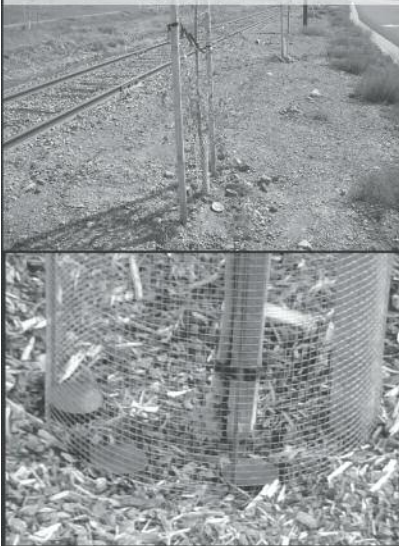

Discount on volume orders | Delivery

Toll Free: 800.266.1272 | Fax: 941.378.0020 | info@apofl.com | apofl.com

DRIWATER

TIME RELEASE WATER

PLUS TO **THRIVE**

Initial Application

Plant Maintenance

**When irrigation is impractical,
DriWater® can help.**

Ideal for soil erosion projects & post-fire rehab

DriWater time release water gel is an innovative approach to remote planting irrigation and long-term watering. A non-polymer that supplies plants with water for up to 90 days. Safe, 100% degradable, consisting of 98% potable water and 2% food grade ingredients.

- Increases rooting up to 190%*
- Establishes trees in one growing season*
- Reusable, low profile, Tube and Gel packs for areas of high visibility
- Prolongs time between watering
- Non Polymer: does not compete for moisture
- Reduces transplant shock
- Supplies plants moisture at the root
- Avoids topical moisture reducing pests & weeds